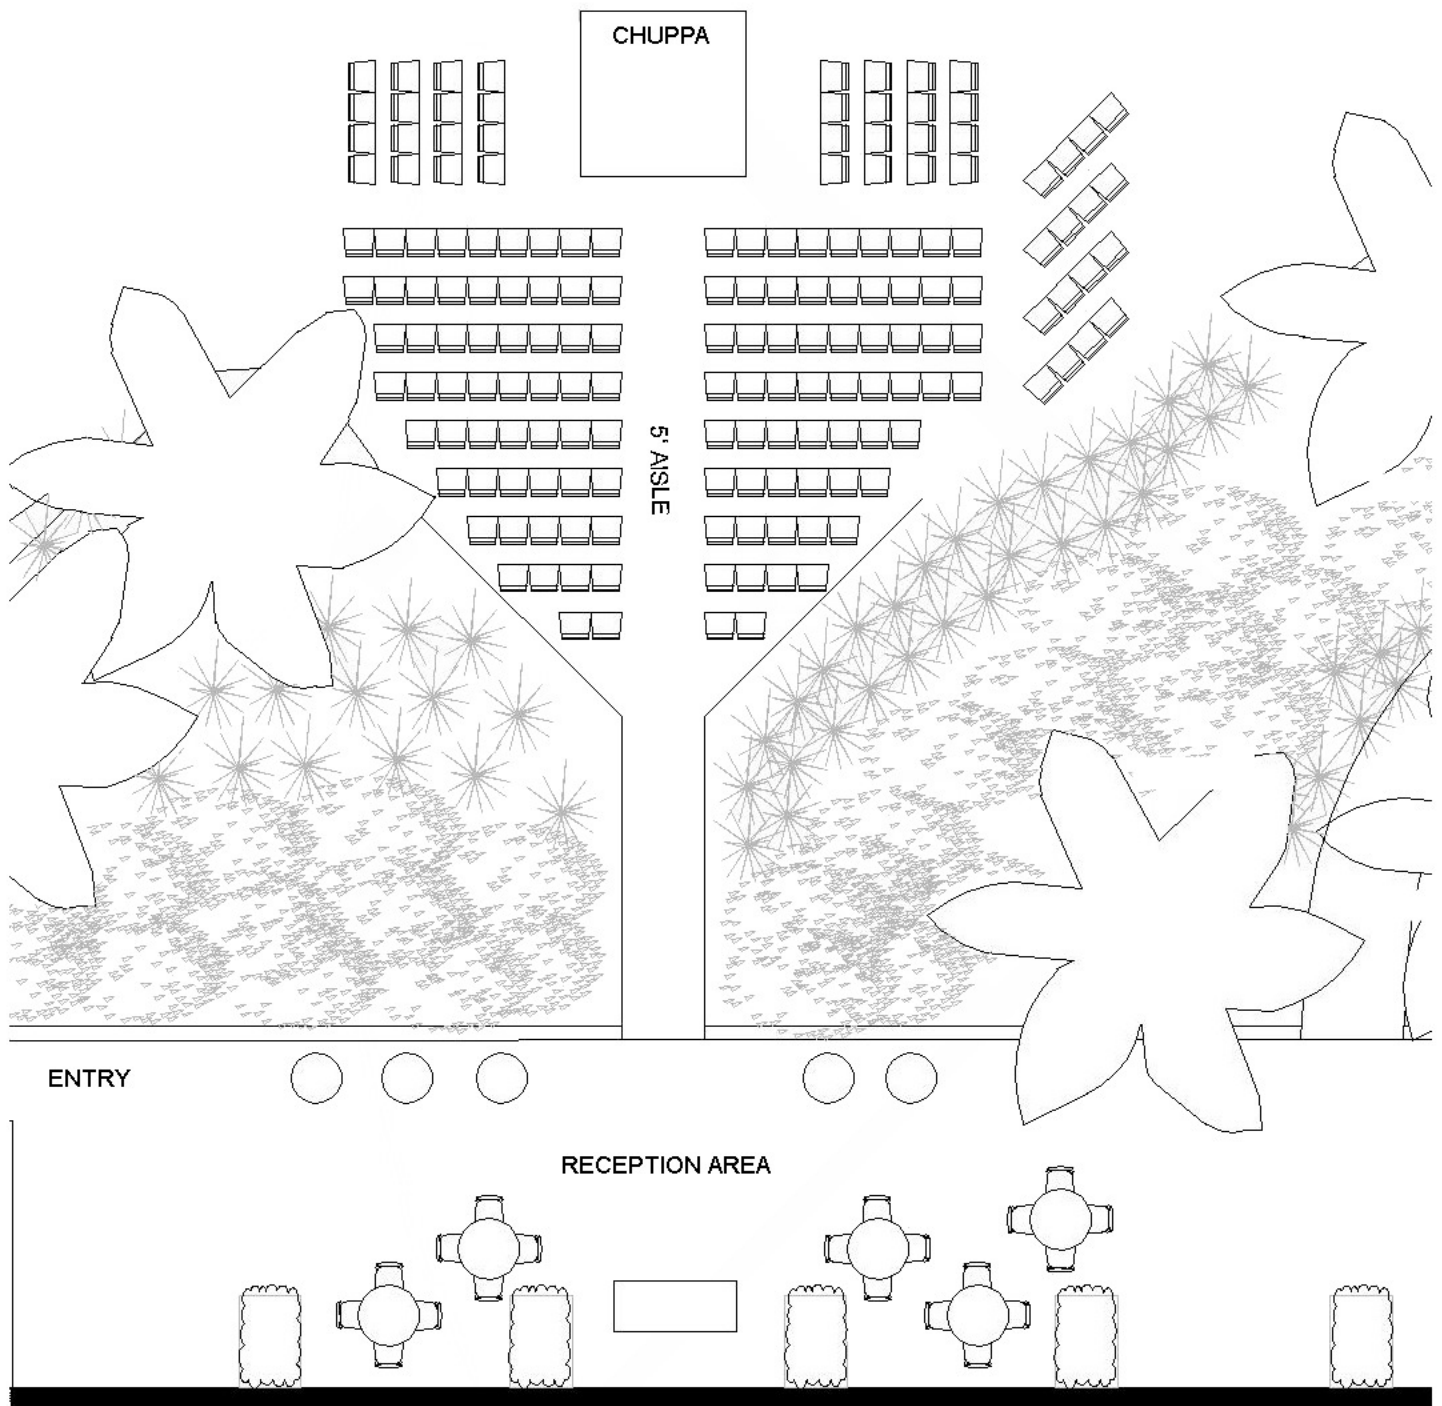

Atlantic Ocean

← EMERGENCY VEHICLE ACCESS →

PROPERTY LINE

CAPACITY: 150+

Trump Beach

GROUND FLOOR